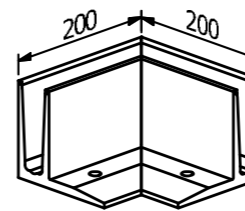

MODEL: 3010

	COLORED PROFILES	OUTDOOR
	Art. nr.	
	10.3010.300.13	1

BUITENHOEK

MODEL: 3010	RAW PROFILES	OUTDOOR	ALU PROFILES	OUTDOOR	STAINLESS STYLE	OUTDOOR
	Art. nr.		Art. nr.		Art. nr.	
	10.3010.350.10	1	10.3010.350.11	1	10.3010.350.12	1

MODEL: 3010

	COLORED PROFILES	OUTDOOR
	Art. nr.	
	10.3010.350.13	1