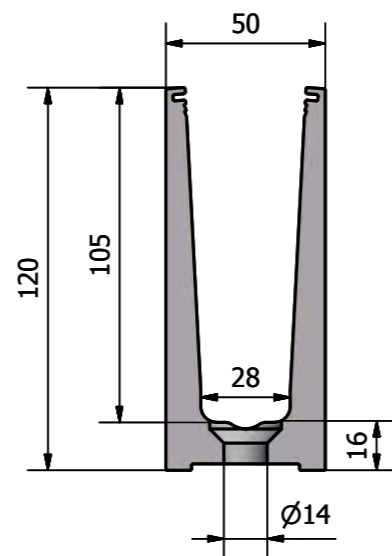

ONLEVEL TL-60 | 1.0KN TOP MOUNT

GLAS PROFIEL

MODEL: 6010	RAW PROFILES	OUTDOOR	ALU PROFILES	OUTDOOR	STAINLESS STYLE	OUTDOOR
L	Art. nr.		Art. nr.		Art. nr.	
2500	NOT AVAILABLE		10.6010.002.11	1	NOT AVAILABLE	
5000	10.6010.005.10	1	10.6010.005.11	1	10.6010.005.12	1
MODEL: 6010	COLORED PROFILES	OUTDOOR				
L	Art. nr.					
5000	10.6010.005.13	1				

HOEK BINNEN/BUITEN

MODEL: 6010	RAW PROFILES	OUTDOOR	ALU PROFILES	OUTDOOR	STAINLESS STYLE	OUTDOOR
	Art. nr.		Art. nr.		Art. nr.	
2500	10.6010.390.10	1	10.6010.390.11	1	10.6010.390.12	1
MODEL: 6010	COLORED PROFILES	OUTDOOR				
	Art. nr.					
	10.6010.390.13	1				

EINDKAP LINKS/RECHTS

MODEL: 6010	RAW PROFILES	OUTDOOR	ALU PROFILES	OUTDOOR	STAINLESS STYLE	OUTDOOR
Links / Rechts	Art. nr.		Art. nr.		Art. nr.	
	10.6010.490.10	1	10.6010.490.11	1	10.6010.490.12	1
MODEL: 6010	COLORED PROFILES	OUTDOOR				
Links / Rechts	Art. nr.					
	10.6010.490.13	1