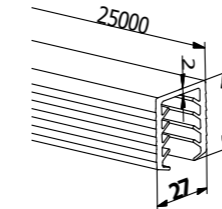

HANDRAIL RUBBER ROND

MODEL: 6548	RUBBER	OUTDOOR
Glasdikte	Art. nr.	
8-11	90.6548.208.60	1
11.5-13.5	90.6548.211.60	1
15	90.6548.215.60	1
16-17.5	90.6548.216.60	1
19	90.6548.219.60	1
20-21.5	90.6548.220.60	1