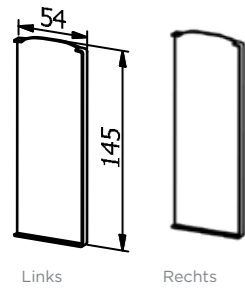

MODEL: 6011 COLORED PROFILES OUTDOOR

L	Art. nr.	
5000	10.6011.205.13	1

EINDKAP

MODEL: 6011	RAW PROFILES	OUTDOOR	ALU PROFILES	OUTDOOR	STAINLESS STYLE	OUTDOOR
Zijde	Art. nr.		Art. nr.		Art. nr.	

Links	10.6011.400.10	1	10.6011.400.11	1	10.6011.400.12	1
Rechts	10.6011.450.10	1	10.6011.450.11	1	10.6011.450.12	1