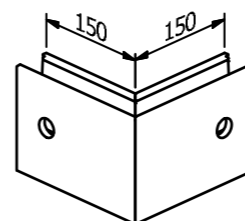

BINNENHOEK

MODEL: 6011	RAW PROFILES	OUTDOOR	ALU PROFILES	OUTDOOR	STAINLESS STYLE	OUTDOOR
	Art. nr.		Art. nr.		Art. nr.	
	10.6011.300.10	1	10.6011.300.11	1	10.6011.300.12	1
MODEL: 6011	COLORED PROFILES	OUTDOOR				
	Art. nr.					
	10.6011.300.13	1