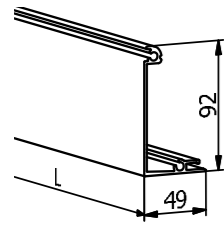

ONLEVEL TL-30 | 1.0KN SIDE MOUNT