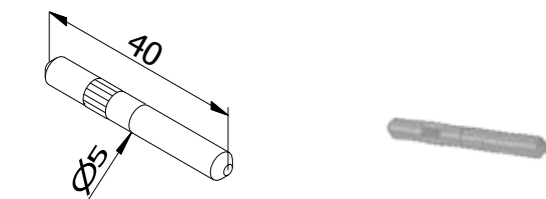

KOPPELSTUK HANDRAIL ROND

MODEL: 7001	RAW PROFILES	OUTDOOR
	Art. nr.	
	90.7001.540.31	2