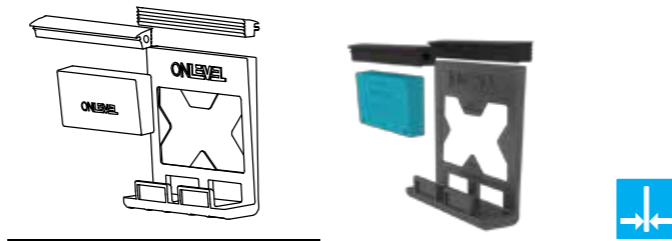

FLEX FIT 1.0 KN				
MODEL: 0402/0405		RUBBER	OUTDOOR	
L	Glasdikte	Kleur	Art. nr.	📦
25000	12	■	90.0525.112.00	1
25000	6/6/2	■	90.0525.113.00	1
25000	6/6/4	■	90.0525.114.00	1
25000	15	■	90.0525.115.00	1
25000	8/8/2	■	90.0525.117.00	1
25000	8/8/4	■	90.0525.118.00	1
25000	19	■	90.0525.119.00	1
25000	10/10/2	■	90.0525.121.00	1
25000	10/10/4	■	90.0525.122.00	1

FIX FIT 1.0 KN				
MODEL: 0402/0405		RUBBER	OUTDOOR	
L	Glasdikte	Kleur	Art. nr.	📦
25000	12	■	90.0425.112.00	1
25000	6/6/2	■	90.0425.113.00	1
25000	6/6/4	■	90.0425.114.00	1
25000	15	■	90.0425.115.00	1
25000	8/8/2	■	90.0425.117.00	1
25000	8/8/4	■	90.0425.118.00	1
25000	19	■	90.0425.119.00	1
25000	10/10/2	■	90.0425.121.00	1
25000	10/10/4	■	90.0425.122.00	1

FLEX FIT 3.0 KN				
MODEL: 0502/0505		RUBBER	OUTDOOR	
L	Glasdikte	Kleur	Art. nr.	📦
25000	10/10/4	■	90.0525.322.00	1
25000	12/12/4	■	90.0525.326.00	1
25000	15/15/4	■	90.0525.332.00	1

FIX FIT 3.0 KN				
MODEL: 0502/0505		RUBBER	OUTDOOR	
L	Glasdikte	Kleur	Art. nr.	€/📦
25000	10/10/4	■	90.0425.322.00	
25000	12/12/4	■	90.0425.326.00	
25000	15/15/4	■	90.0425.332.00	

THE BEAUTY OF FLEXIBILITY

Innovatie vanuit de praktijk

OnLevel Flex-Fit is het perfecte systeem voor een flexibele fijnafstelling van glasplaten. Met Flex-Fit kunt u bij plaatsing elke glasplaat afzonderlijk tot 40 millimeter corrigeren ten opzichte van de loodlijn.

Snel en nauwkeurig

Met een eenvoudige schuifbeweging stelt u het glas nauwkeurig in, waardoor u zo'n 30% minder tijd nodig hebt voor de montage. Flex-Fit is optioneel toepasbaar in alle TransLevel-glasprofielen bij glasdikten van 12 tot 31,52 mm.

Eenvoud en betaalbaarheid