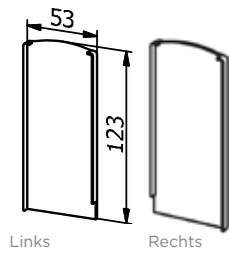

ONLEVEL TL-30 | 1.0KN TOP MOUNT