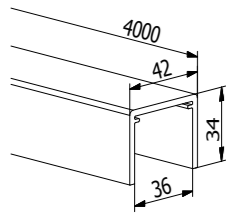

HANDRAIL U-PROFIEL

MODEL: 2114	RAW PROFILES	OUTDOOR	ALU PROFILES	OUTDOOR	STAINLES STYLE	OUTDOOR
	Art. nr.		Art. nr.		Art. nr.	
	11.2114.402.10	1	11.2114.402.11	1	11.2114.402.12	1

MODEL: 2114	COLORED PROFILES	OUTDOOR
	Art. nr.	
	11.2114.402.13	1