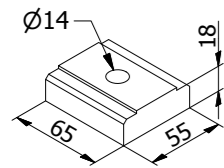

ONLEVEL TL-60 | 1.0KN TOP MOUNT

EINDKAP LINKS/RECHTS TRAP OPGANG

MODEL: 6010	RAW PROFILES	OUTDOOR	ALU PROFILES	OUTDOOR	STAINLESS STYLE	OUTDOOR
Links / Rechts	Art. nr.		Art. nr.		Art. nr.	
	10.6010.491.10	1	10.6010.491.11	1	10.6010.491.12	1
MODEL: 6010	COLORED PROFILES	OUTDOOR				
Links / Rechts	Art. nr.					
	10.6010.491.13	1				

AFSTANDHOUDER

MODEL: 6010	ALU PROFILES	OUTDOOR
	Art. nr.	
	10.6010.500.11	17

ONLEVEL
TL-60
BASE RANGE

STRAK DESIGN
VERKRIJGBAAR IN
IEDER GEWENSTE
LOOK