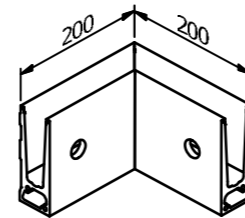

binnen: 91.3511.215.81
buiten: 91.3511.215.30
(10x/2.5mtr)

ONLEVEL TL-60 | 1.0KN SIDE MOUNT

GLAS PROFIEL

MODEL: 6011	RAW PROFILES	OUTDOOR	ALU PROFILES	OUTDOOR	STAINLESS STYLE	OUTDOOR
L	Art. nr.		Art. nr.		Art. nr.	
2500	NOT AVAILABLE		10.6011.002.11	1	NOT AVAILABLE	
5000	10.6011.005.10	1	10.6011.005.11	1	10.6011.005.12	1
MODEL: 6011	COLORED PROFILES	OUTDOOR				
L	Art. nr.					
5000	10.6011.005.13	1				