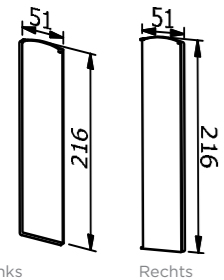

AFDEKKAP

MODEL: 3011	RAW PROFILES	OUTDOOR	ALU PROFILES	OUTDOOR	STAINLESS STYLE	OUTDOOR
L	Art. nr.		Art. nr.		Art. nr.	
2500	NOT AVAILABLE		10.3011.202.11	1	NOT AVAILABLE	
5000	10.3011.205.10	1	10.3011.202.11	1	10.3011.205.12	1

MODEL: 3011	COLORED PROFILES	OUTDOOR
L	Art. nr.	
5000	10.3011.205.13	1