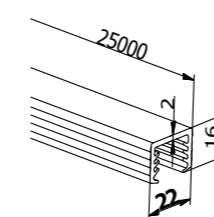

HANDRAIL RUBBER

MODEL: 6526	RUBBER	OUTDOOR
Glasdikte	Art. nr.	
8-11	90.6526.208.60	1
11.5-13.5	90.6526.211.60	1
15	90.6526.215.60	1
16-17.5	90.6526.216.60	1