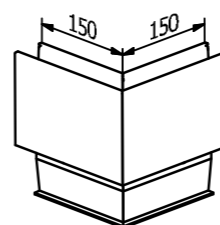

BINNENHOEK

MODEL: 3011	RAW PROFILES	OUTDOOR	ALU PROFILES	OUTDOOR	STAINLESS STYLE	OUTDOOR
	Art. nr.		Art. nr.		Art. nr.	
	10.3011.300.10	1	10.3011.300.11	1	10.3011.300.12	1
MODEL: 3011	COLORED PROFILES	OUTDOOR				
	Art. nr.					
	10.3011.300.13	1