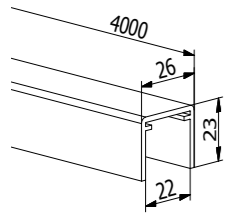

ONLEVEL HANDRILINGEN U-PROFILES

ONLEVEL HANDRAIL RUBBERS U-PROFILES

HANDRAIL U-PROFIEL

MODEL: 2114	RAW PROFILES	OUTDOOR	ALU PROFILES	OUTDOOR	STAINLES STYLE	OUTDOOR
	Art. nr.		Art. nr.		Art. nr.	
	11.2114.262.10	1	11.2114.262.11	1	11.2114.262.12	1

MODEL: 2114	COLORED PROFILES	OUTDOOR
	Art. nr.	
	11.2114.262.13	1