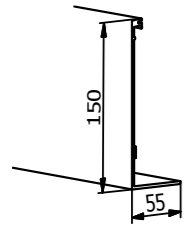

ONLEVEL TL-60 | 1.0KN SIDE MOUNT

AFDEKKAP

MODEL: 6011	RAW PROFILES	OUTDOOR	ALU PROFILES	OUTDOOR	STAINLESS STYLE	OUTDOOR
L	Art. nr.		Art. nr.		Art. nr.	

2500	NOT AVAILABLE		10.6011.202.11	1	NOT AVAILABLE	
5000	10.6011.205.10	1	10.6011.205.11	1	10.6011.205.12	1