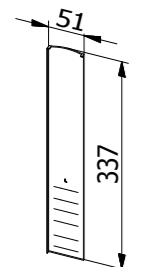

EINDKAP

MODEL: 3011	RAW PROFILES	OUTDOOR	ALU PROFILES	OUTDOOR	STAINLESS STYLE	OUTDOOR
Zijde	Art. nr.		Art. nr.		Art. nr.	
Links	10.3011.410.10	1	10.3011.410.11	1	10.3011.410.12	1
Rechts	10.3011.460.10	1	10.3011.460.11	1	10.3011.460.12	1

MODEL: 3011	COLORED PROFILES	OUTDOOR
Zijde	Art. nr.	
Links	10.3011.410.13	1
Rechts	10.3011.460.13	1