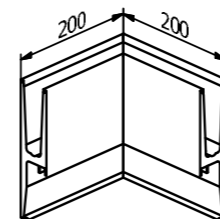

binnen: 91.3541.019.81
buiten: 91.3541.019.30 (7x/2.5mtr)

ONLEVEL TL-30 | 1.0KN SIDE MOUNT

GLAS PROFIEL

MODEL: 3011	RAW PROFILES	OUTDOOR	ALU PROFILES	OUTDOOR	STAINLESS STYLE	OUTDOOR
L	Art. nr.		Art. nr.		Art. nr.	
2500	NOT AVAILABLE		10.3011.002.11	1	NOT AVAILABLE	
5000	10.3011.005.10	1	10.3011.005.11	1	10.3011.005.12	1
MODEL: 3010	COLORED PROFILES	OUTDOOR				
L	Art. nr.					
5000	10.3011.005.13	1				