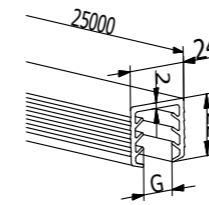

HANDRAIL RUBBER ROND

MODEL: 6542	RUBBER	OUTDOOR
Glasdikte	Art. nr.	
8-11	90.6542.208.60	1
11.5-13.5	90.6542.211.60	1
15	90.6542.215.60	1
16-17.5	90.6542.216.60	1
19	90.6542.219.60	1
20-21.5	90.6542.220.60	1