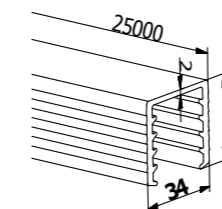

HANDRAIL RUBBER ROND

MODEL: 6560	RUBBER	OUTDOOR
Glasdikte	Art. nr.	
16-17.5	90.6560.216.60	1
19	90.6560.219.60	1
20-21.5	90.6560.220.60	1
12/12/4	90.6560.224.60	1
15/15/4	90.6560.230.60	1