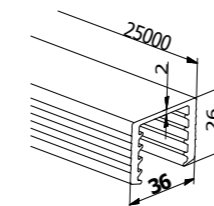

HANDRAIL RUBBER U-PROFIEL

MODEL: 6540	RUBBER	OUTDOOR
Glasdikte	Art. nr.	
20.5-21.5	90.6540.220.60	1
24.5-25.5	90.6540.224.60	1
30.5-31.5	90.6540.230.60	1