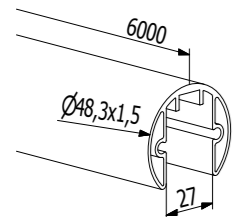

HANDRAIL ROND

MODEL: 2106		RAW PROFILES	OUTDOOR	ALU PROFILES	OUTDOOR	STAINLESS STYLE	OUTDOOR
D	U	Art. nr.		Art. nr.		Art. nr.	
Ø48.3x1.5	24	11.2106.481.10	1	11.2106.481.11	1	11.2106.481.12	1

MODEL: 2106		COLORED PROFILES	OUTDOOR
D	U	Art. nr.	
Ø48.3x1.5	24	11.2106.481.13	1