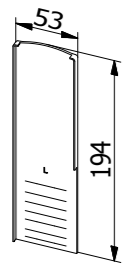

MODEL: 3010

	COLORED PROFILES	OUTDOOR
	Art. nr.	
	10.3010.350.13	1

ONLEVEL TL-30 | 1.0KN TOP MOUNT

EINDKAP

MODEL: 3010	RAW PROFILES	OUTDOOR	ALU PROFILES	OUTDOOR	STAINLESS STYLE	OUTDOOR
Zijde	Art. nr.		Art. nr.		Art. nr.	
Links	10.3010.400.10	1	10.3010.400.11	1	10.3010.400.12	1
Rechts	10.3010.450.10	1	10.3010.450.11	1	10.3010.450.12	1
MODEL: 3010	COLORED PROFILES	OUTDOOR				
Zijde	Art. nr.					
Links	10.3010.400.13	1				
Rechts	10.3010.450.13	1				