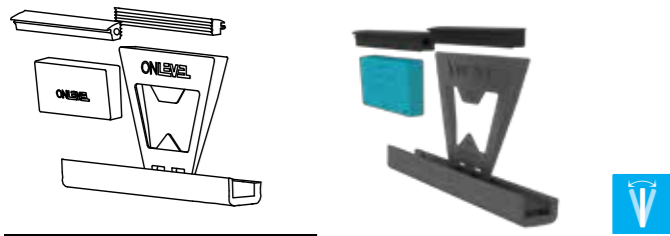

FLEX FIT 1.0 KN				
MODEL: 0402/0405		RUBBER	OUTDOOR	
L	Glasdikte	Kleur	Art. nr.	📦
25000	12	■	90.0525.112.00	1
25000	6/6/2	■	90.0525.113.00	1
25000	6/6/4	■	90.0525.114.00	1
25000	15	■	90.0525.115.00	1
25000	8/8/2	■	90.0525.117.00	1
25000	8/8/4	■	90.0525.118.00	1
25000	19	■	90.0525.119.00	1
25000	10/10/2	■	90.0525.121.00	1
25000	10/10/4	■	90.0525.122.00	1

FIX FIT 1.0 KN				
MODEL: 0402/0405		RUBBER	OUTDOOR	
L	Glasdikte	Kleur	Art. nr.	📦
25000	12	■	90.0425.112.00	1
25000	6/6/2	■	90.0425.113.00	1
25000	6/6/4	■	90.0425.114.00	1
25000	15	■	90.0425.115.00	1
25000	8/8/2	■	90.0425.117.00	1
25000	8/8/4	■	90.0425.118.00	1
25000	19	■	90.0425.119.00	1
25000	10/10/2	■	90.0425.121.00	1
25000	10/10/4	■	90.0425.122.00	1

FLEX FIT 3.0 KN				
MODEL: 0502/0505		RUBBER	OUTDOOR	
L	Glasdikte	Kleur	Art. nr.	📦
25000	10/10/4	■	90.0525.322.00	1
25000	12/12/4	■	90.0525.326.00	1
25000	15/15/4	■	90.0525.332.00	1

FIX FIT 3.0 KN				
MODEL: 0502/0505		RUBBER	OUTDOOR	
L	Glasdikte	Kleur	Art. nr.	€/📦
25000	10/10/4	■	90.0425.322.00	
25000	12/12/4	■	90.0425.326.00	
25000	15/15/4	■	90.0425.332.00	

THE BEAUTY OF FLEXIBILITY

Innovatie vanuit de praktijk

OnLevel Flex-Fit is het perfecte systeem voor een flexibele fijnafstelling van glasplaten. Met Flex-Fit kunt u bij plaatsing elke glasplaat afzonderlijk tot 40 millimeter corrigeren ten opzichte van de loodlijn.

Snel en nauwkeurig

Met een eenvoudige schuifbeweging stelt u het glas nauwkeurig in, waardoor u zo'n 30% minder tijd nodig hebt voor de montage. Flex-Fit is optioneel toepasbaar in alle TransLevel-glasprofielen bij glasdikten van 12 tot 31,52 mm.

Eenvoud en betaalbaarheid