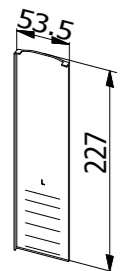

MODEL: 6011 COLORED PROFILES OUTDOOR

Zijde	Art. nr.	
Links	10.6011.450.13	1
Rechts	10.6011.450.13	1

EINDKAP TRAPOPGANG

MODEL: 6011	RAW PROFILES	OUTDOOR	ALU PROFILES	OUTDOOR	STAINLESS STYLE	OUTDOOR
Zijde	Art. nr.		Art. nr.		Art. nr.	

Links	10.6011.401.10	1	10.6011.401.11	1	10.6011.401.12	1
Rechts	10.6011.451.10	1	10.6011.451.11	1	10.6011.451.12	1

MODEL: 6011 COLORED PROFILES OUTDOOR

Zijde	Art. nr.	
Links	10.6011.401.13	1
Rechts	10.6011.451.13	1