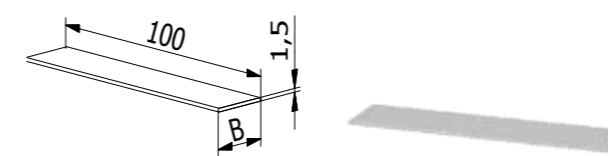

KOPPELSTUK HANDRAIL U-PROFIEL

MODEL: 2200	RAW PROFILES	OUTDOOR
B	Art. nr.	
22	11.2200.263.10	2
26	11.2200.303.10	2
36	11.2200.403.10	2