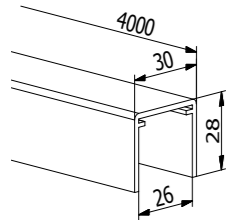

HANDRAIL U-PROFIEL

MODEL: 2114	RAW PROFILES	OUTDOOR	ALU PROFILES	OUTDOOR	STAINLES STYLE	OUTDOOR
	Art. nr.		Art. nr.		Art. nr.	
	11.2114.302.10	1	11.2114.302.11	1	11.2114.302.12	1

MODEL: 2114	COLORED PROFILES	OUTDOOR
	Art. nr.	
	11.2114.302.13	1