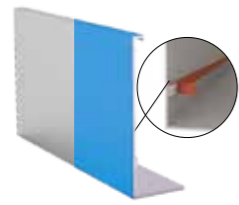

ONLEVEL TL-60 | 1.0KN SIDE MOUNT

AFDEKKAP

MODEL: 6011	RAW PROFILES	OUTDOOR	ALU PROFILES	OUTDOOR	STAINLESS STYLE	OUTDOOR
L	Art. nr.		Art. nr.		Art. nr.	

2500	NOT AVAILABLE		10.6011.202.11	1	NOT AVAILABLE	
5000	10.6011.205.10	1	10.6011.205.11	1	10.6011.205.12	1