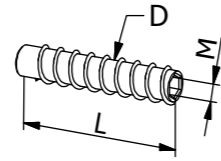

ONLEVEL OVERIGE MATERIALEN